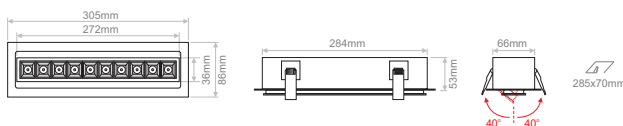

Luminaire Colour: Trim