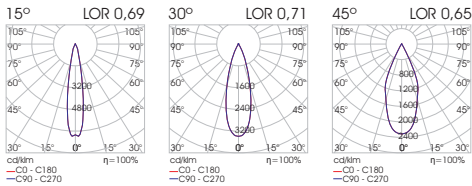

Luminaire Colour: Trim